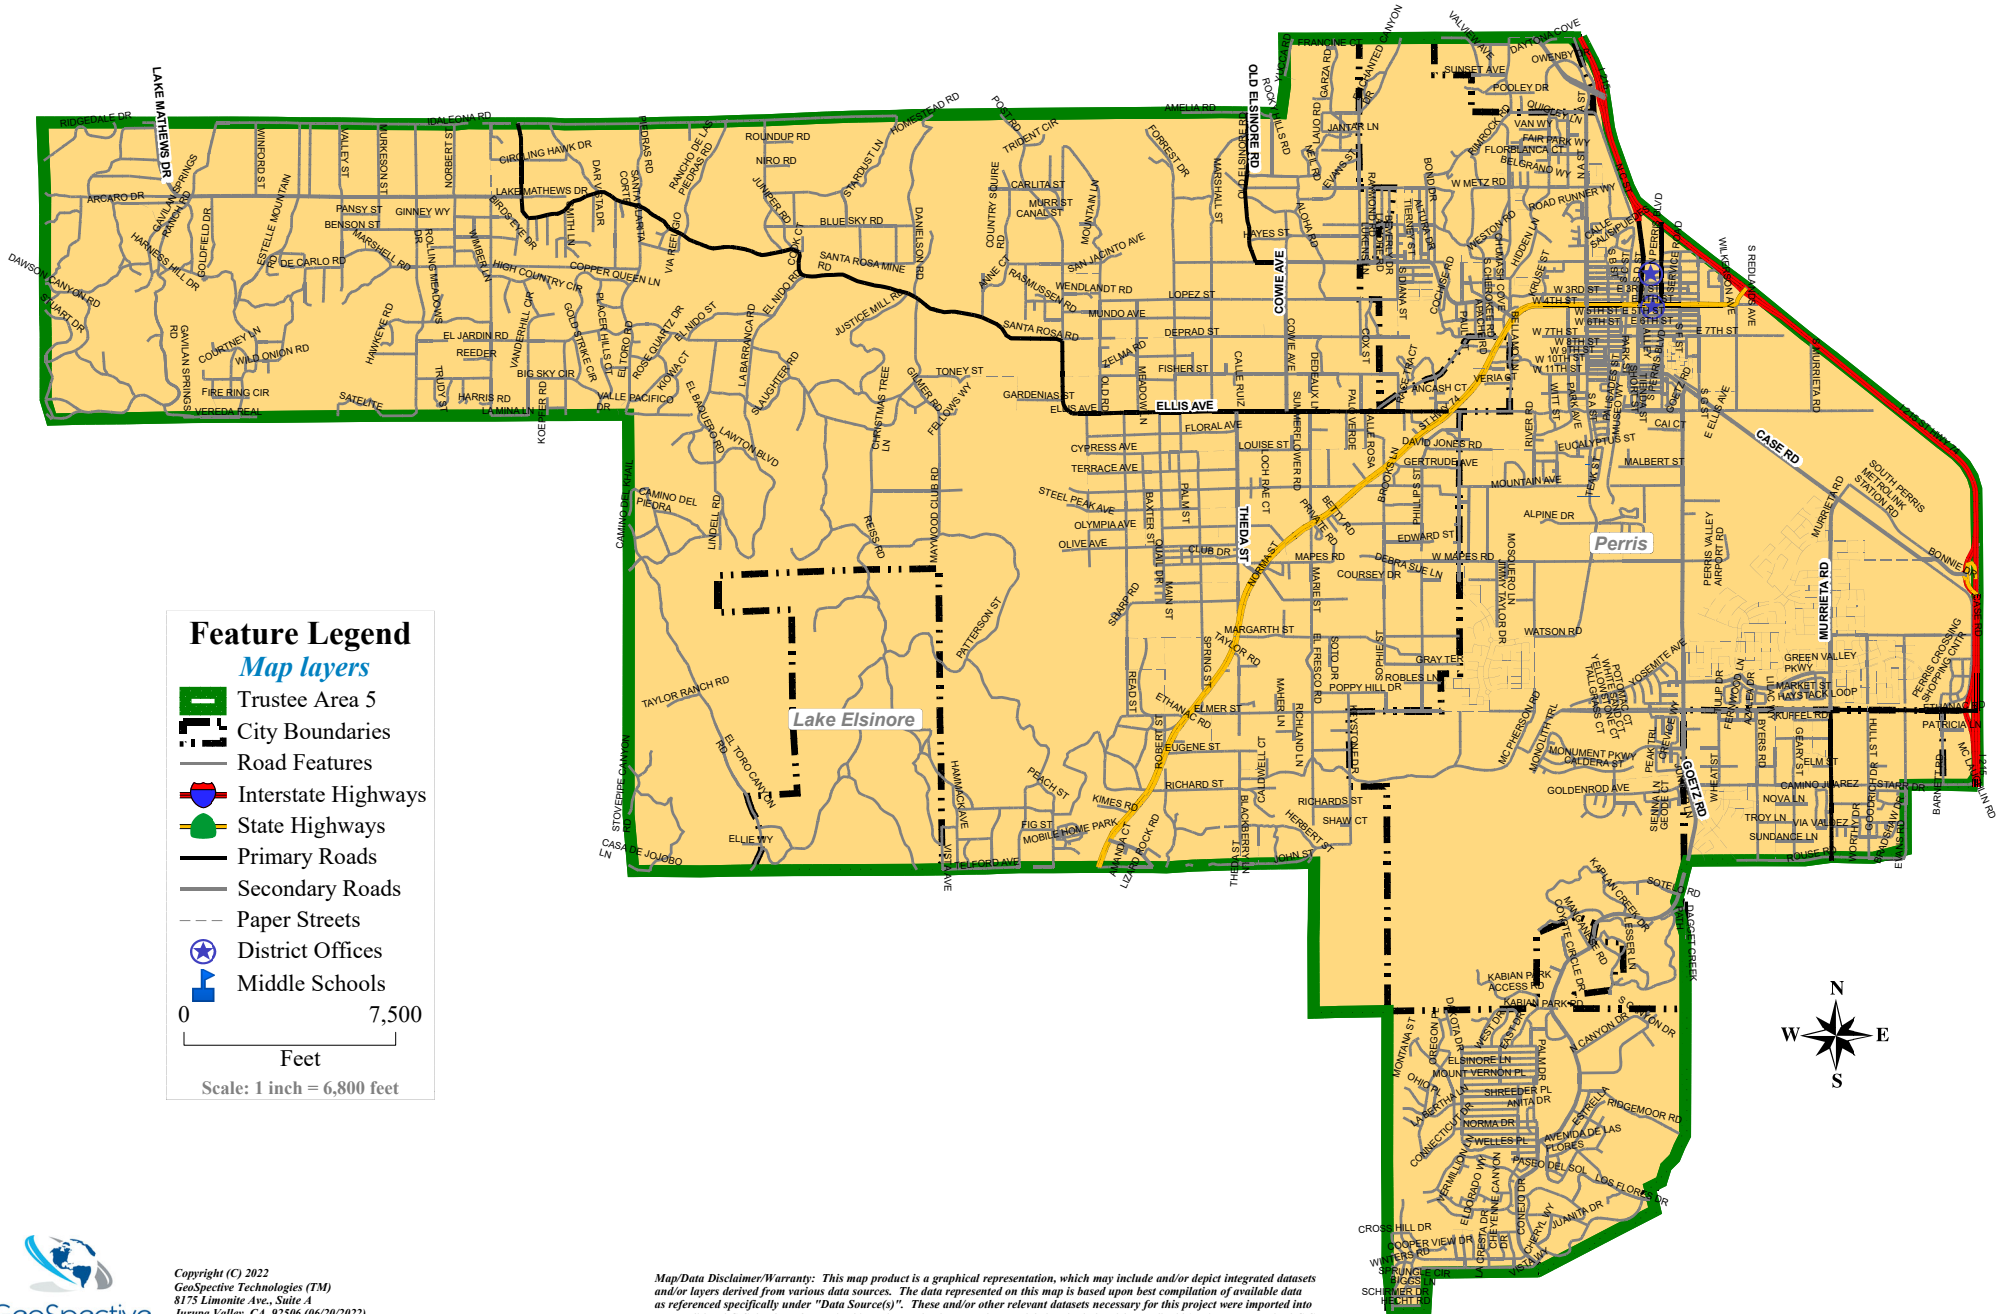

Trustee Area 5

Adopted January 19, 2022

Feature Legend

Map layers

- Trustee Area 5
- City Boundaries
- Road Features
- Interstate Highways
- State Highways
- Primary Roads
- Secondary Roads
- Paper Streets
- District Offices
- Middle Schools

0 7,500
Feet
Scale: 1 inch = 6,800 feet